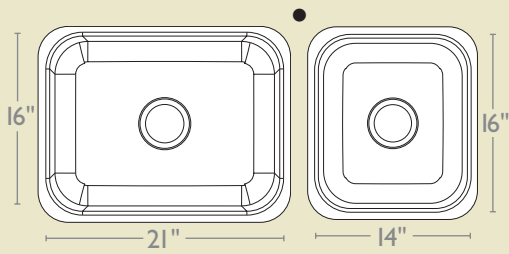

Prep / 25225
22" x 18" x 8½"

Bar / 25200
15" x 15" x 7½"

Kitchen Accessories

Drain assemblies

3½" White strainer / 22701

3½" Stainless strainer / 22036

2" Stainless strainer / 22174

Soap/lotion dispensers

Coordinates with Aberdeen™, Camerist™, Monticello and Vestige™ faucets / 3914

Refer to Moen Price Catalog for finishes.

Undermount Component Design Suggestions

Single bowl

Multiple bowl options

All dimensions are approximate and will vary based on the width of the countertop material between the sinks. Countertop design and specifications are the responsibility of the designer and the fabricator.