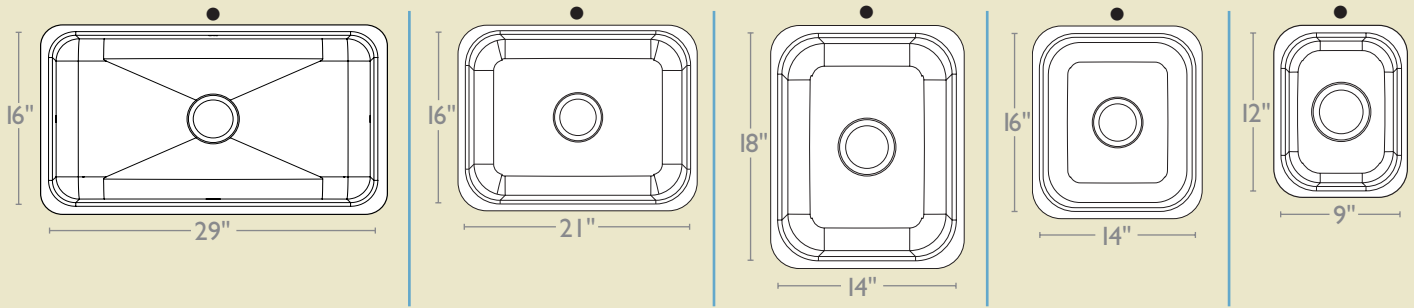

Prep / 25225
22" x 18" x 8½"

Bar / 25200
15" x 15" x 7½"

Kitchen Accessories

Drain assemblies

3½" White strainer / 22701

3½" Stainless strainer / 22036

2" Stainless strainer / 22174

Soap/lotion dispensers

Coordinates with Aberdeen™, Camerist™, Monticello and Vestige™ faucets / 3914

Refer to Moen Price Catalog for finishes.

Undermount Component Design Suggestions

Single bowl

Multiple bowl options

All dimensions are approximate and will vary based on the width of the countertop material between the sinks. Countertop design and specifications are the responsibility of the designer and the fabricator.