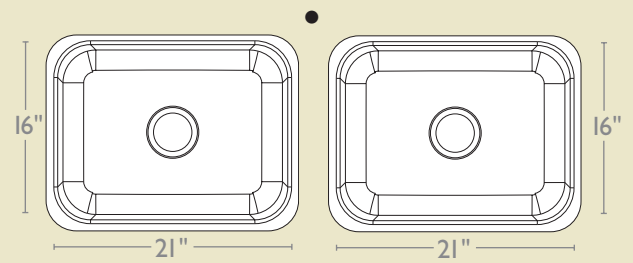

Coordinates with Aberdeen™, Camerist™, Monticello and Vestige™ faucets / 3914

Refer to Moen Price Catalog for finishes.

Undermount Component Design Suggestions

Single bowl

Multiple bowl options

All dimensions are approximate and will vary based on the width of the countertop material between the sinks. Countertop design and specifications are the responsibility of the designer and the fabricator.