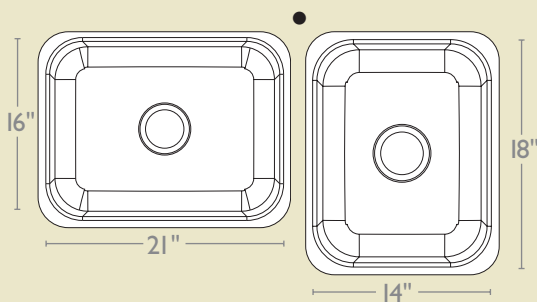

Coordinates with Aberdeen™, Camerist™, Monticello and Vestige™ faucets / 3914

Refer to Moen Price Catalog for finishes.

Undermount Component Design Suggestions

Single bowl

Multiple bowl options

All dimensions are approximate and will vary based on the width of the countertop material between the sinks. Countertop design and specifications are the responsibility of the designer and the fabricator.