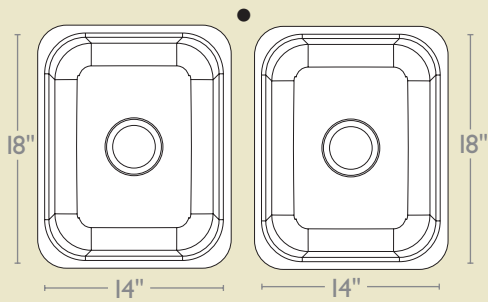

Prep / 25225
22" x 18" x 8½"

Bar / 25200
15" x 15" x 7½"

Kitchen Accessories

Drain assemblies

3½" White strainer / 22701

3½" Stainless strainer / 22036

2" Stainless strainer / 22174

Soap/lotion dispensers

Coordinates with Aberdeen™, Camerist™, Monticello and Vestige™ faucets / 3914

Refer to Moen Price Catalog for finishes.

Undermount Component Design Suggestions

Single bowl

Multiple bowl options

All dimensions are approximate and will vary based on the width of the countertop material between the sinks. Countertop design and specifications are the responsibility of the designer and the fabricator.