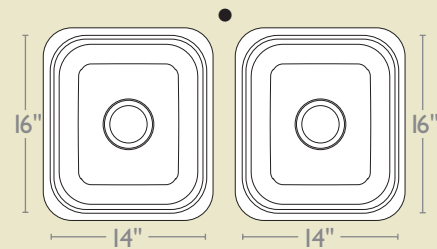

Coordinates with Aberdeen™, Camerist™, Monticello and Vestige™ faucets / 3914

Refer to Moen Price Catalog for finishes.

Undermount Component Design Suggestions

Single bowl

Multiple bowl options

All dimensions are approximate and will vary based on the width of the countertop material between the sinks. Countertop design and specifications are the responsibility of the designer and the fabricator.