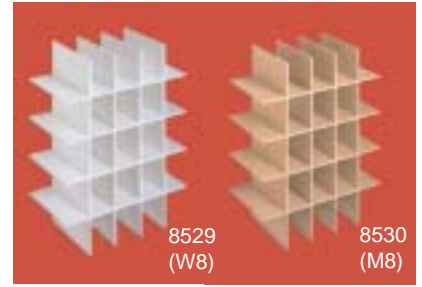

- Smooth motion metal drawer glides for durability and ease of operation
- Elegantly designed handle

**8531 & 8532 Add-On Door Doors**

*Fits 8521, 8522, 8523 & 8524*

Durable 5/8" laminated construction  
 Easy to follow instructions included

- Sold in pairs - 23 3/4"w x 30"h (approx.)
- European style hinges with a lifetime guarantee!
- Elegantly designed handle

*Completions™*

**8529 - 8530 Add-On  
25 Cube Organizer**  
*Fits 8521, 8522,  
8523 & 8524*

- Slotted dividers slide together in seconds
- Cubes measure a spacious 4 5/8" w x 6" h each (approx.)

**8590 Add-On Wire Basket 5" Deep**  
*Fits 8521, 8522, 8523 & 8524*

Durable coated finish  
Easy to follow instructions included