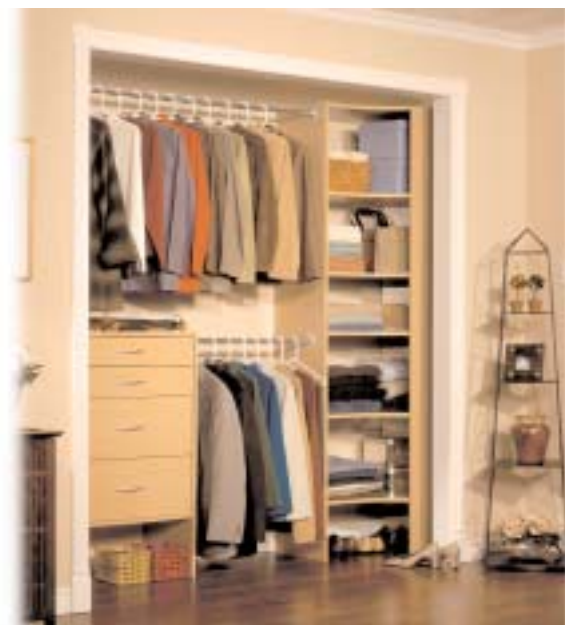

8538 - 8539 Stackable Corner Unit Base

The perfect solution for both walk-in and reach-in closets

Durable 5/8" laminated construction
Easy to follow instructions included
Reversible to fit left or right
Available in white and maple

- 1 Stackable Unit - 30 5/8"w x 20 5/8"d x 41 7/8"h
- 3 Shelves:
  2 fixed shelves with attractive curved fronts
  1 adjustable shelf allows multiple storage options