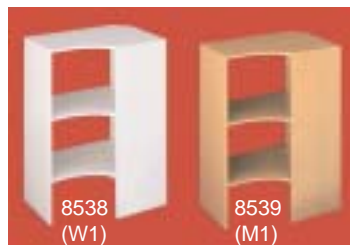

*Completions™*

**8523 - 8524 Stackable Base Unit**

Durable 5/8" laminated construction  
 All hardware and easy to follow instructions included  
 Available in white or maple

- 1 Stackable Unit - 25"w x 15 5/8"d x 41 7/8"h
- 3 Shelves:  
 2 fixed shelves with attractive bowed fronts  
 1 adjustable shelf allows multiple storage options

**8535 Custom Closet Organizer**  
*Fits any Closet 4ft - 9ft wide!*

Durable 5/8" laminated construction  
 All hardware and easy to follow instructions included  
 Available in white

**Kit Includes:**

- 2 Stackable Units - 16 7/8"w x 15 5/8"d x 41 7/8"h (Total 83 3/4"h)
- 6 Shelves:  
 4 fixed shelves with attractive bowed fronts  
 2 adjustable shelves allow multiple storage options
- 3 Closet Rods - Expandable from 30" - 48" (May Be Cut Shorter If Required to fit Closets under 6ft. wide)
- 3 Wall Cleats - Support rods and top shelf

**8538 - 8539 Stackable Corner Unit Base**

*The perfect solution for both walk-in and reach-in closets*

Durable 5/8" laminated construction  
 Easy to follow instructions included  
 Reversible to fit left or right  
 Available in white and maple

- 1 Stackable Unit - 30 5/8"w x 20 5/8"d x 41 7/8"h
- 3 Shelves:  
 2 fixed shelves with attractive curved fronts  
 1 adjustable shelf allows multiple storage options

**8533 - 8534 Add-On Adjustable Shelves**  
*Fit 8521, 8522, 8523 & 8524*